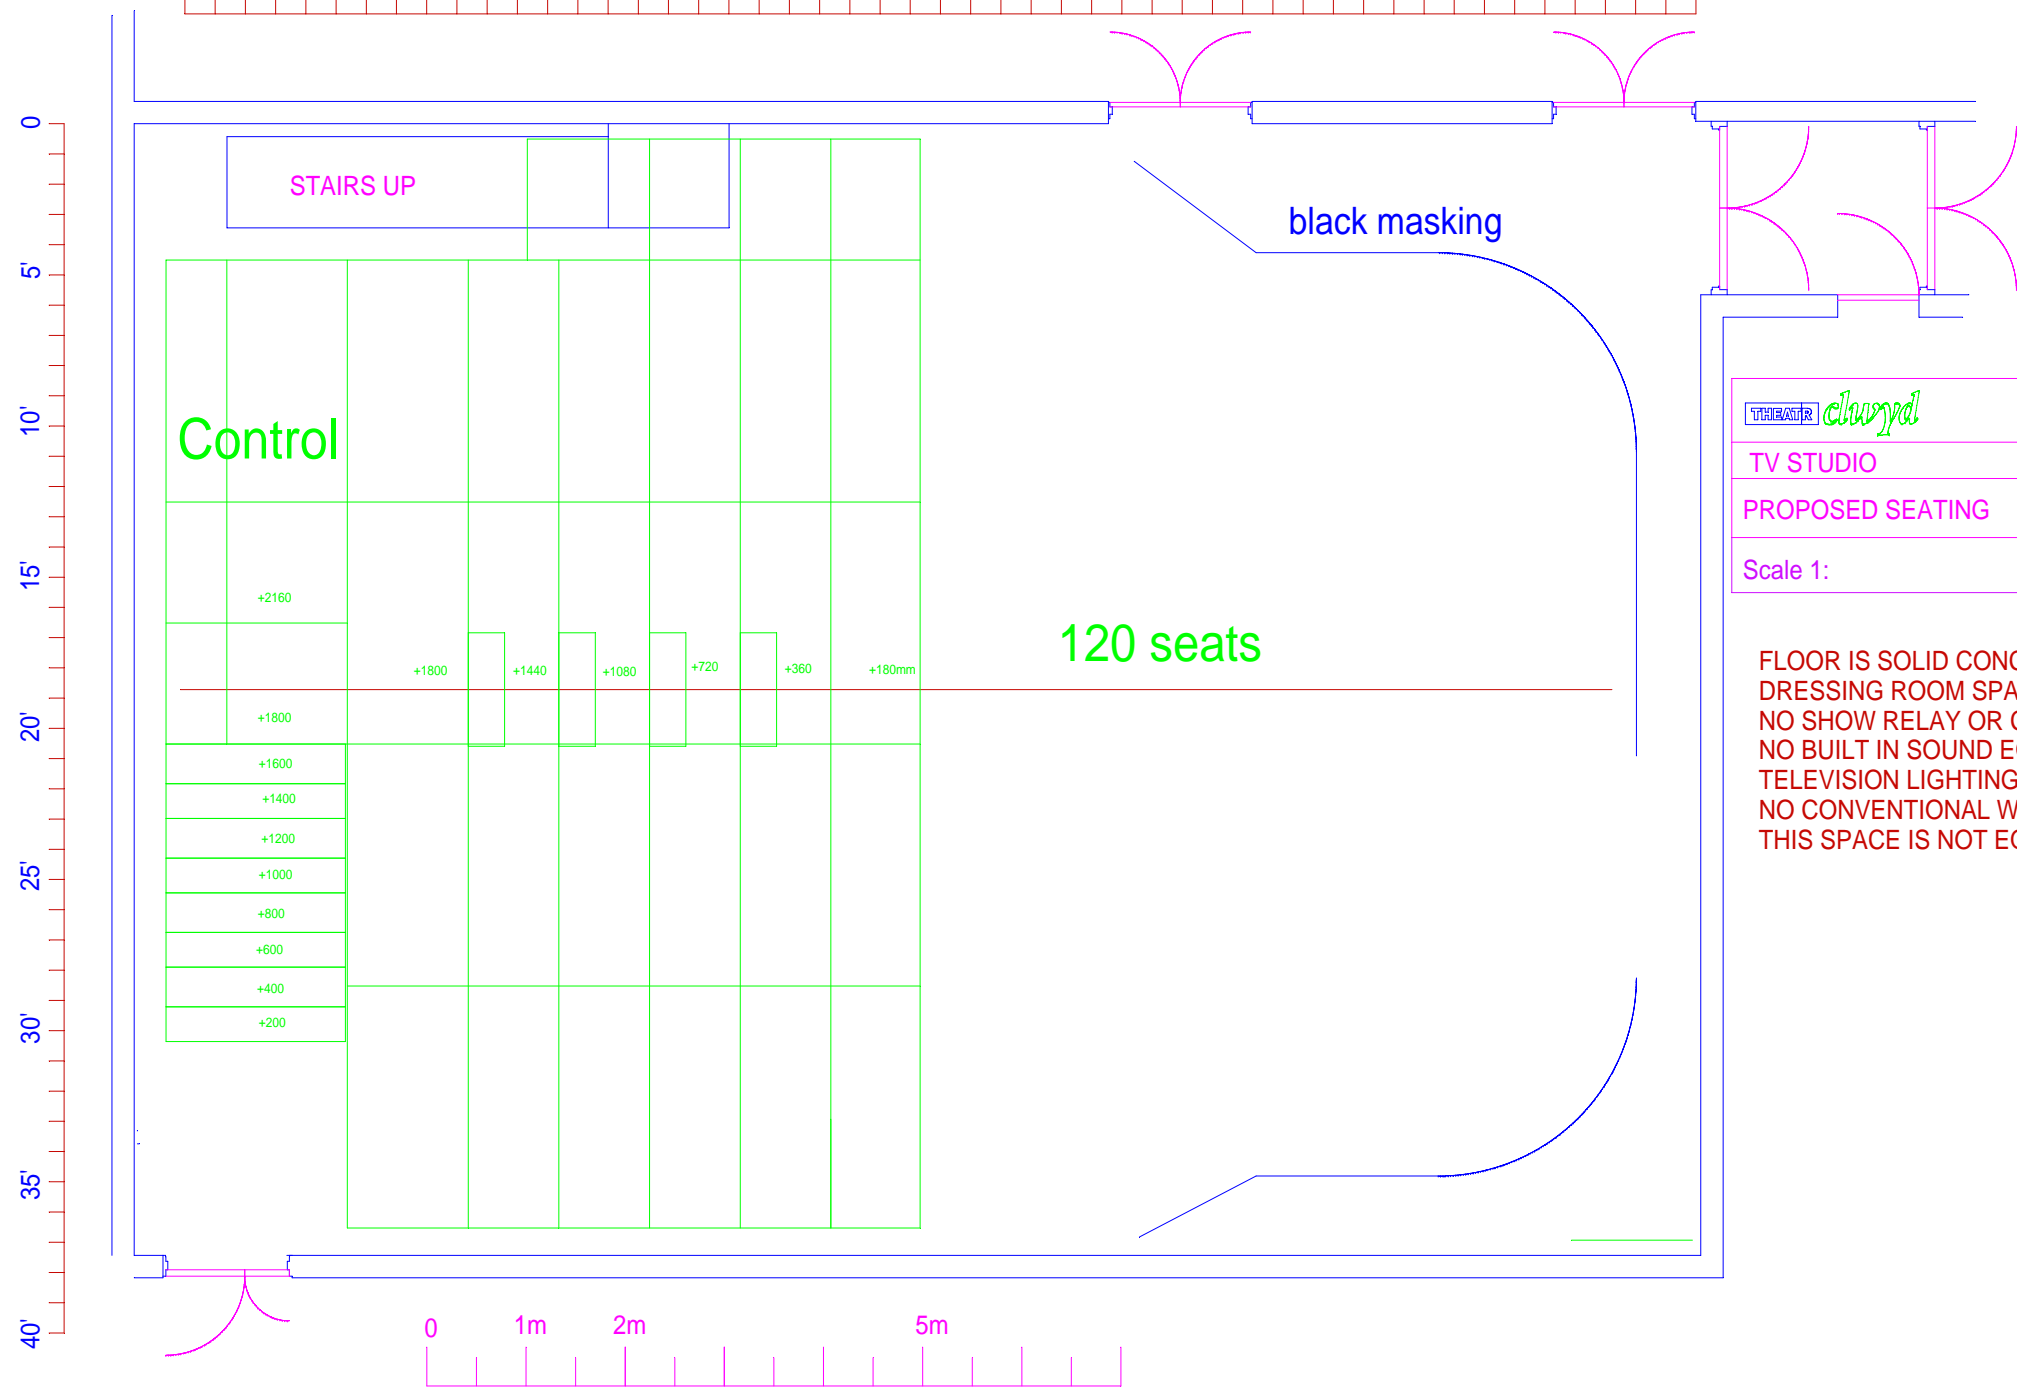

Schematic Elevation!

50' 45' 40' 35' 30' 25' 20' 15' 10' 5' 0

THEATRE *clwyd*
TV STUDIO
PROPOSED SEATING
Scale 1:

FLOOR IS SOLID CONCRETE
DRESSING ROOM SPACE IS LIMITED
NO SHOW RELAY OR CALLS
NO BUILT IN SOUND EQUIPMENT
TELEVISION LIGHTING
NO CONVENTIONAL WING MASKING
THIS SPACE IS NOT EQUIPED AS A THEATRE