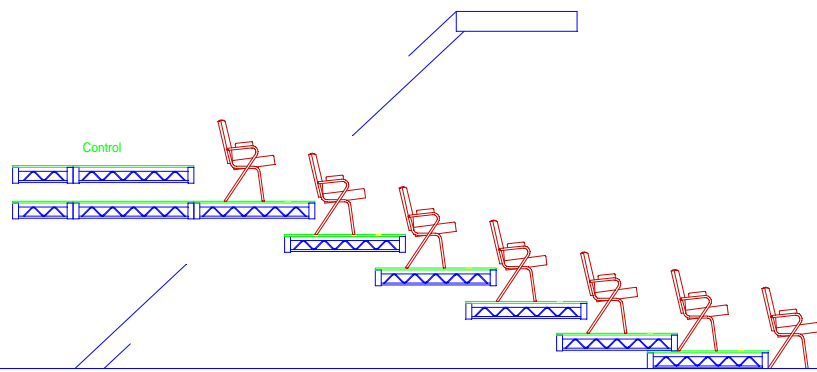

Schematic Elevation!

50' 45' 40' 35' 30' 25' 20' 15' 10' 5' 0

THEATRE *clwyd*
TV STUDIO
PROPOSED SEATING
Scale 1:

FLOOR IS SOLID CONCRETE
DRESSING ROOM SPACE IS LIMITED
NO SHOW RELAY OR CALLS
NO BUILT IN SOUND EQUIPMENT
TELEVISION LIGHTING
NO CONVENTIONAL WING MASKING
THIS SPACE IS NOT EQUIPED AS A THEATRE